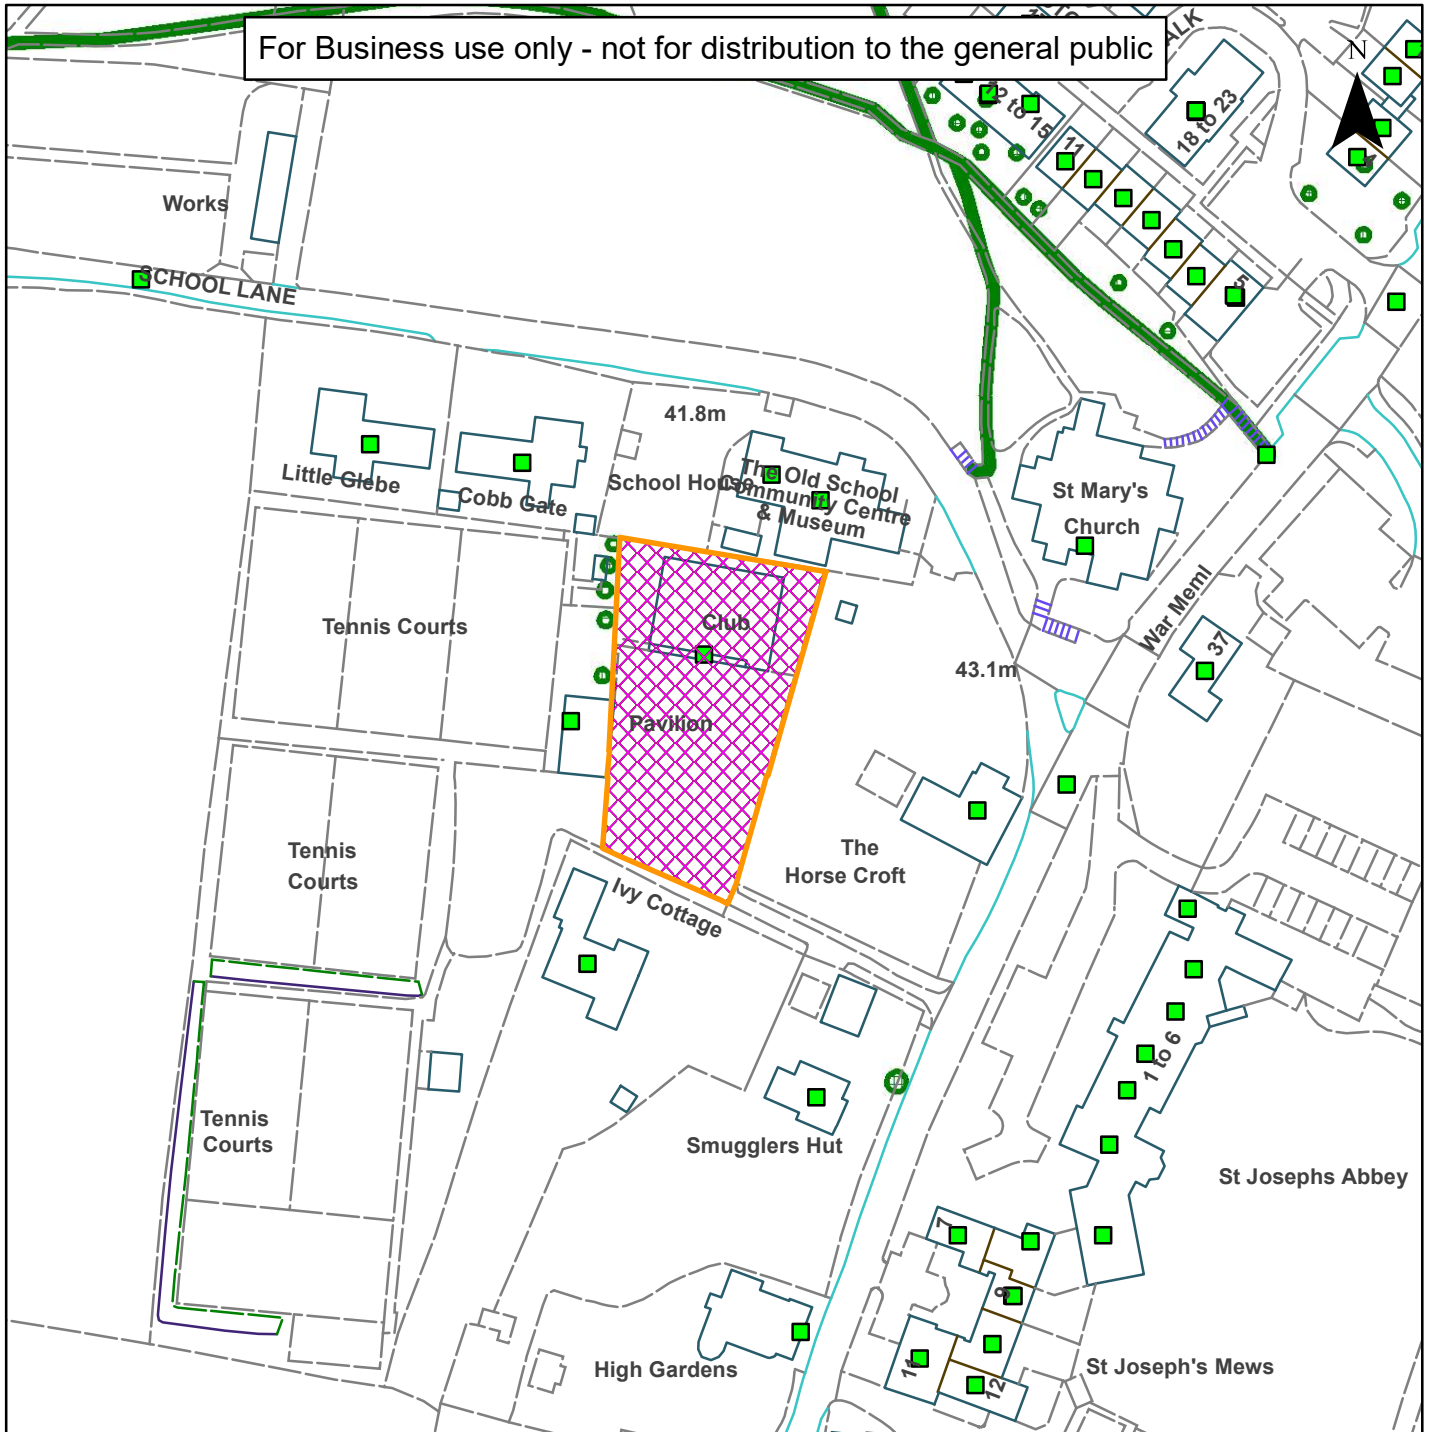

07) DC/22/2297

Horsham
District
Council

Greyfriars Lane, Storrington, Pulborough, West Sussex, RH20 4HE

For Business use only - not for distribution to the general public

Scale: 1:1,250

Reproduced by permission of Ordnance Survey map on behalf of HMSO. © Crown copyright and database rights (2019). Ordnance Survey Licence.100023865